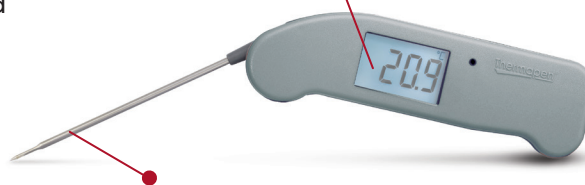

The Thermapen One is waterproof to IP67 and incorporates a reduced tip, stainless steel, penetration probe that conveniently folds back through 180° into the side of the instrument when not in use.

Each Thermapen One is supplied with a FREE traceable certificate of calibration and 5 year guarantee.

- Improved 0.3 °C accuracy directly traceable to our in-house UKAS temperature laboratory

Auto Intelligent backlight - improved LCD in cool white

model available see page 57

Patented auto-rotating display

ONE Second response time due to improved thermocouple technology

Order code	Description
235-407	Thermapen One - grey
235-417	Thermapen One - white
235-427	Thermapen One - yellow
235-437	Thermapen One - green
235-447	Thermapen One - red
235-457	Thermapen One - blue
235-477	Thermapen One - black
235-487	Thermapen One - orange
235-497	Thermapen One - pink
235-507	Thermapen One - purple
830-455	Silicone boot - glow in the dark
830-110	Protective wallet
830-001	Zip pouch
832-002	Stainless steel wall bracket