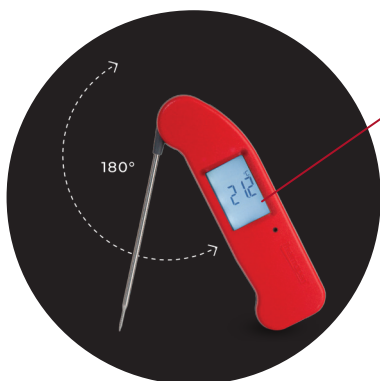

- Improved 0.3 °C accuracy directly traceable to our in-house UKAS temperature laboratory