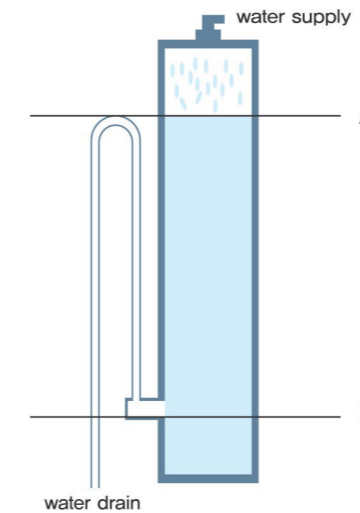

# Ultrasonic Pipette Cleaner

POWERSONIC 212 (12liter)

POWERSONIC 212 Ultrasonic Pipette Cleaner is a device to clean the pipette by Ultrasonic with Siphon shower method.

You can clean the multiple pipettes at the same time and check the remaining time.

## ■ Features

- Automatic water supply and drain by Siphon principle
- Strong power and durability enhanced by built-in BLT transducer
- **No need to change water when cleaning (Short cleaning time)**
- Easy to check the inside of the round bath (acrylic resin construction)
- Easy to adjust the cleaning time with built-in digital timer
- Convenient operation plate
- Available to clean multiple pipettes with safety basket

## ■ Siphon Shower Method

When the solution is filled to the point A, it is automatically drained through the point B.

Accessory (Basket)

## ■ Specifications

Model	POWERSONIC 212
Transducer	Industrial BLT Type
Time Range	1~99 min [Digital]
Frequency	28KHz
Cabinet Material	Stainless Steel SUS 304
Bath Material	Transparent Acryl Resin
Bath Capacity	12 L
Bath Dimensions	Ø160 x H685mm
Overall Dimensions	W320 x D320 x H850mm
Tray Dimensions	Ø140 x H505mm
Required Power	150 watt
Net Weight	15 kg
Voltage	Available from 100 to 240V, 50/60Hz
Accessory	Tray, Water Supply Hose (3m)