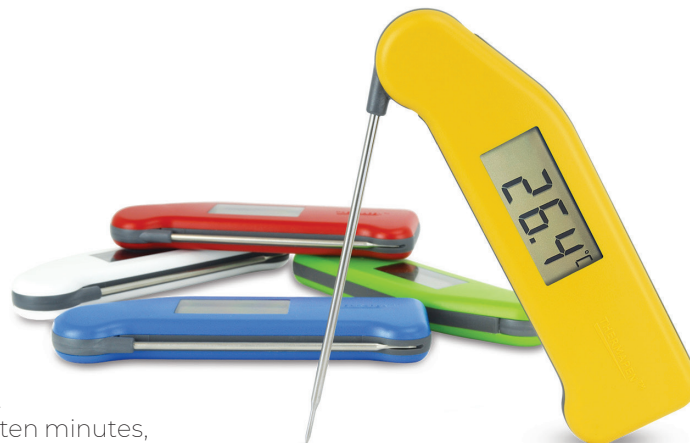

THERMAPEN® CLASSIC THERMOMETER

- Reaches temperature in just 3 seconds
- Over 50 % faster than traditional probes
- FREE traceable certificate of calibration
- Simple & lightweight to use

The Thermapen Classic thermometer incorporates a large digital display with a precise read-out of temperature over the range of -49.9 to 299.9 °C with a 0.1 °C resolution and an accuracy of ±0.4 °C. The resolution can be switched to 1 °C, if required, via a switch in the battery compartment.

The thermometer will power off automatically after ten minutes, maximising battery life. This feature can be disabled if not required.

The casing is washable and includes Biomaster Antimicrobial Technology that reduces bacterial growth and the ergonomic rubber seal minimises the risk of the ingress of water, dust or food. The Thermapen Classic also benefits from being splashproof. The true temperature of a product can be tested in just three seconds. The Thermapen Classic incorporates a reduced tip, stainless steel, food penetration probe (Ø3.3 x 115 mm) that conveniently folds back through 180° into the side of the instrument when not in use.

Both low battery (icon) and open circuit indication are displayed, when applicable. Each Thermapen is powered by two lithium coin cell batteries with a minimum life expectancy of 1500 hours.

CATERING

OPTIONAL ACCESSORIES:

Specification	Thermapen Classic
Range	-49.9 to 299.9 °C
Resolution	0.1 °C or 1 °C - user selectable
Accuracy	±0.4 °C (-49.9 to 199.9 °C) otherwise ±1 °C
Battery	2 x 3 volt CR2032 lithium coin cell
Battery life	1500 hours
Sensor type	K thermocouple
Display	14.5 mm LCD
Dimensions	19 x 47 x 153 mm
Weight	97 grams