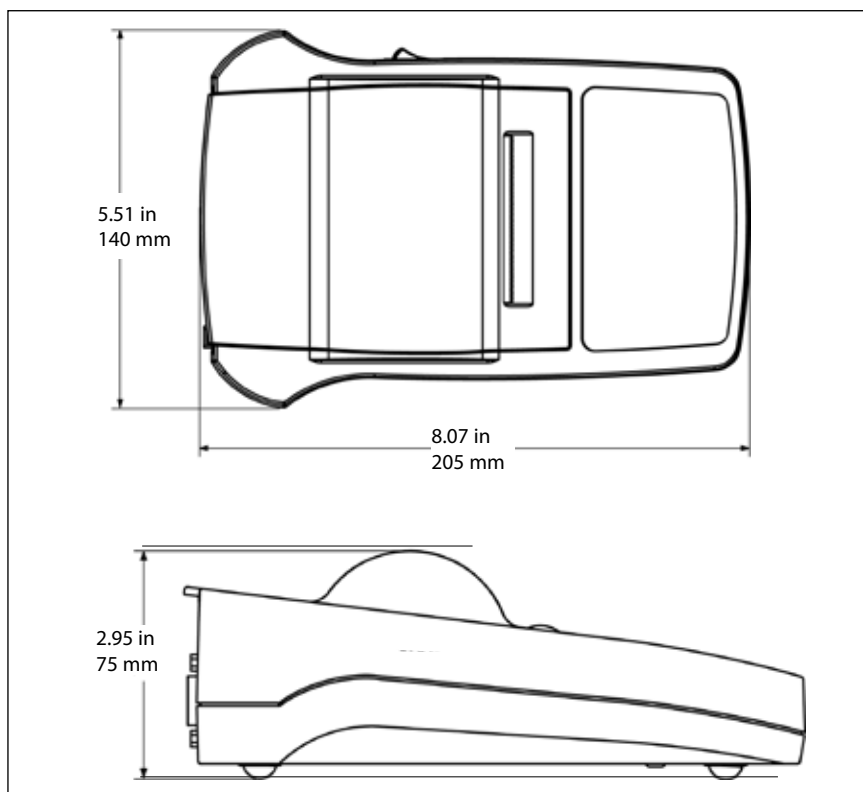

Other Standard Features

Status indicator, 40 characters per line, perform zero and tare operations directly from the printer. Full functionality with Discovery, Adventurer™ Pro, Explorer®, Navigator®, MB Series Moisture Analyzers and 'T' Series indicators. Statistics and Totalization not supported on CKW Bench Scale and Scout® Pro Series.

Multi-Language Printing: English, Spanish, German, Italian, French, Chinese, Korean, Japanese, Russian, Polish, Portuguese, Hungarian and Czech.

Accessories

Paper (Included)	12120799
Paper Rotary Axis (Included)	30063920
Ink Ribbon (Included)	30529322
Adhesive Paper Rolls (3 pcs)	11600388
Printer Cable RS9 M/F (Included)	30529323
Cable Adapter (Included)	30059316
Printer Cable RS9 F/Bare Wire	80500552
Power Cable AU, SF40A (Not Included)	12120313

Outline Dimensions